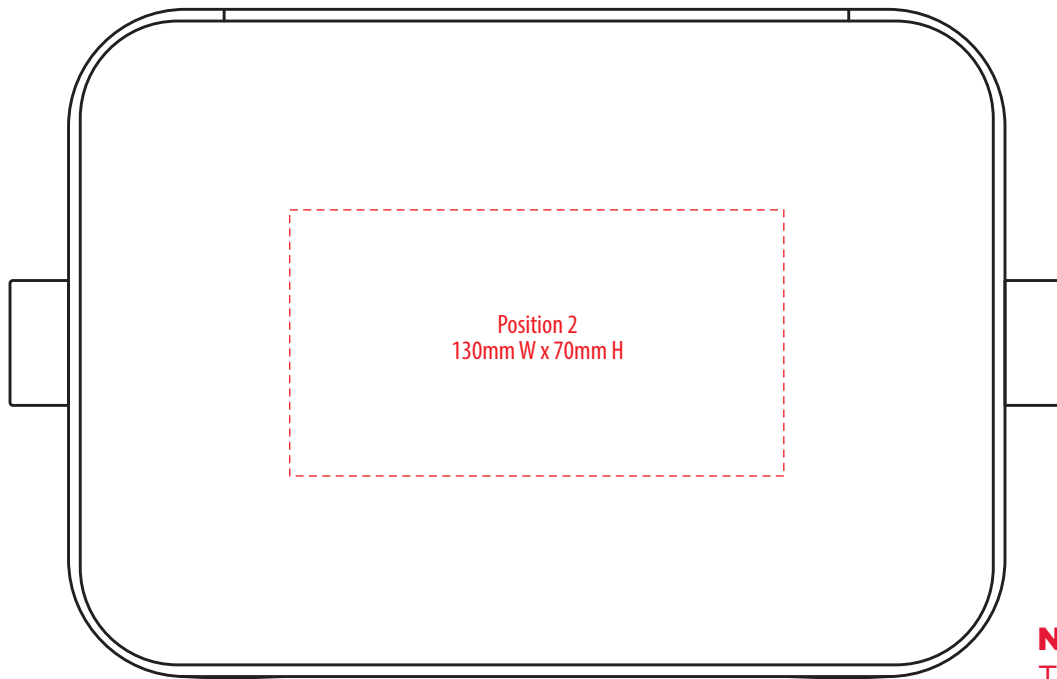

1238

TOP

FRONT

COLOUR

1238

TOP

NOTE:
The maximum decoration area is a guide only and is greatly dependant on the logo shape.

Position 1
95mm Diameter

FRONT

EMBROIDERY / SUPASUB / SUPAETCH AREA

1238

TOP

NOTE:
The maximum decoration area is a guide only and is greatly dependant on the logo shape.

FRONT

SUPACLOUR