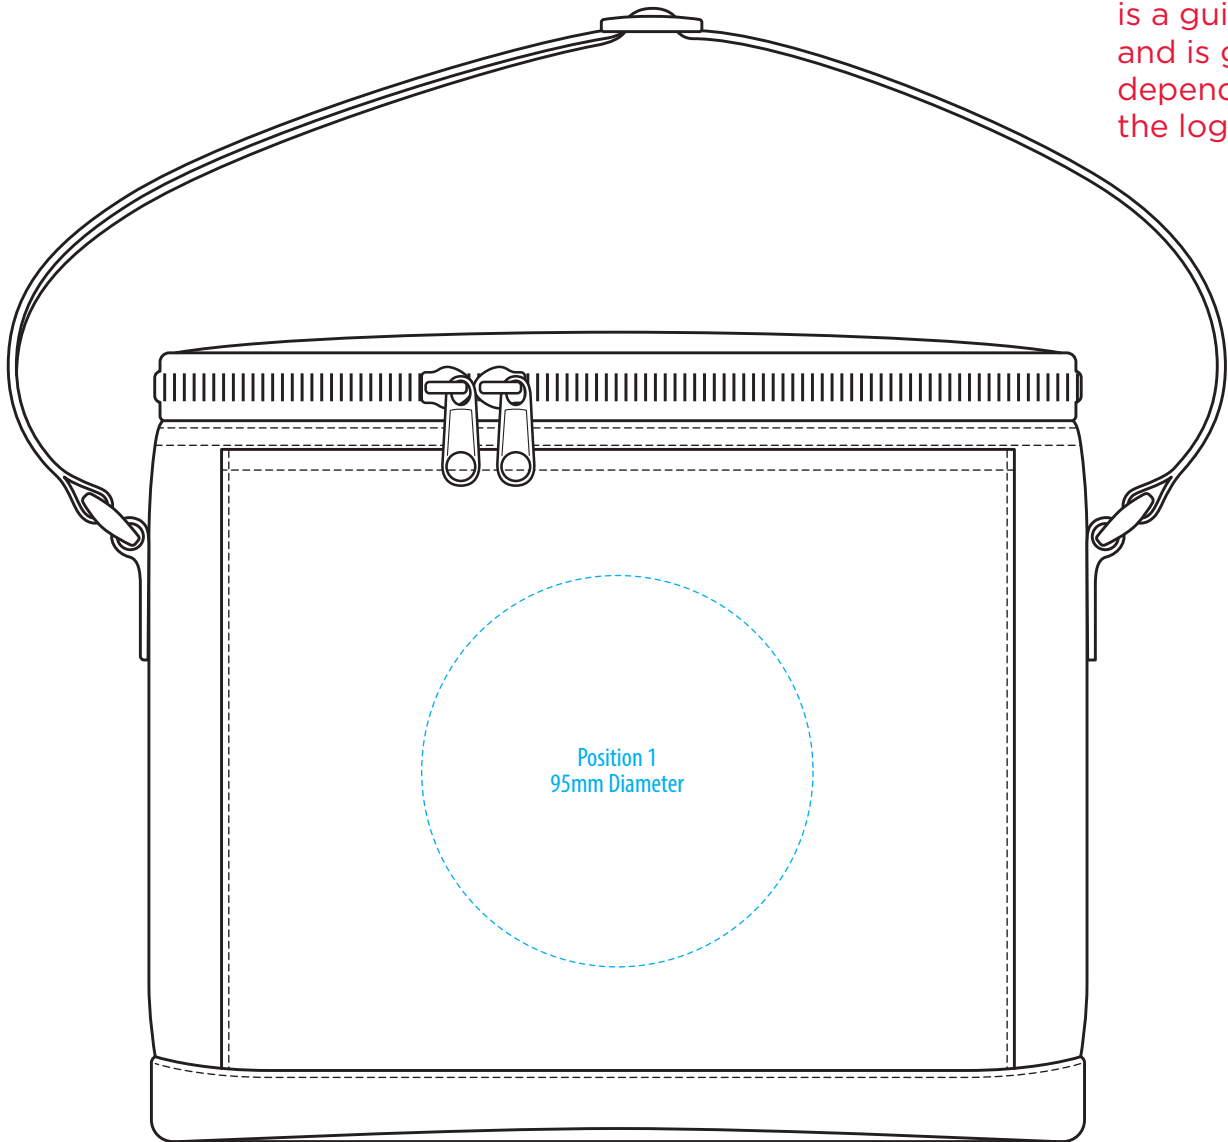

1238

TOP

FRONT

COLOUR

1238

TOP

NOTE:
The maximum decoration area is a guide only and is greatly dependant on the logo shape.

Position 1
95mm Diameter

FRONT

EMBROIDERY / SUPASUB / SUPAETCH AREA

1238

TOP

NOTE:
The maximum decoration area is a guide only and is greatly dependant on the logo shape.

FRONT

SUPACLOUR