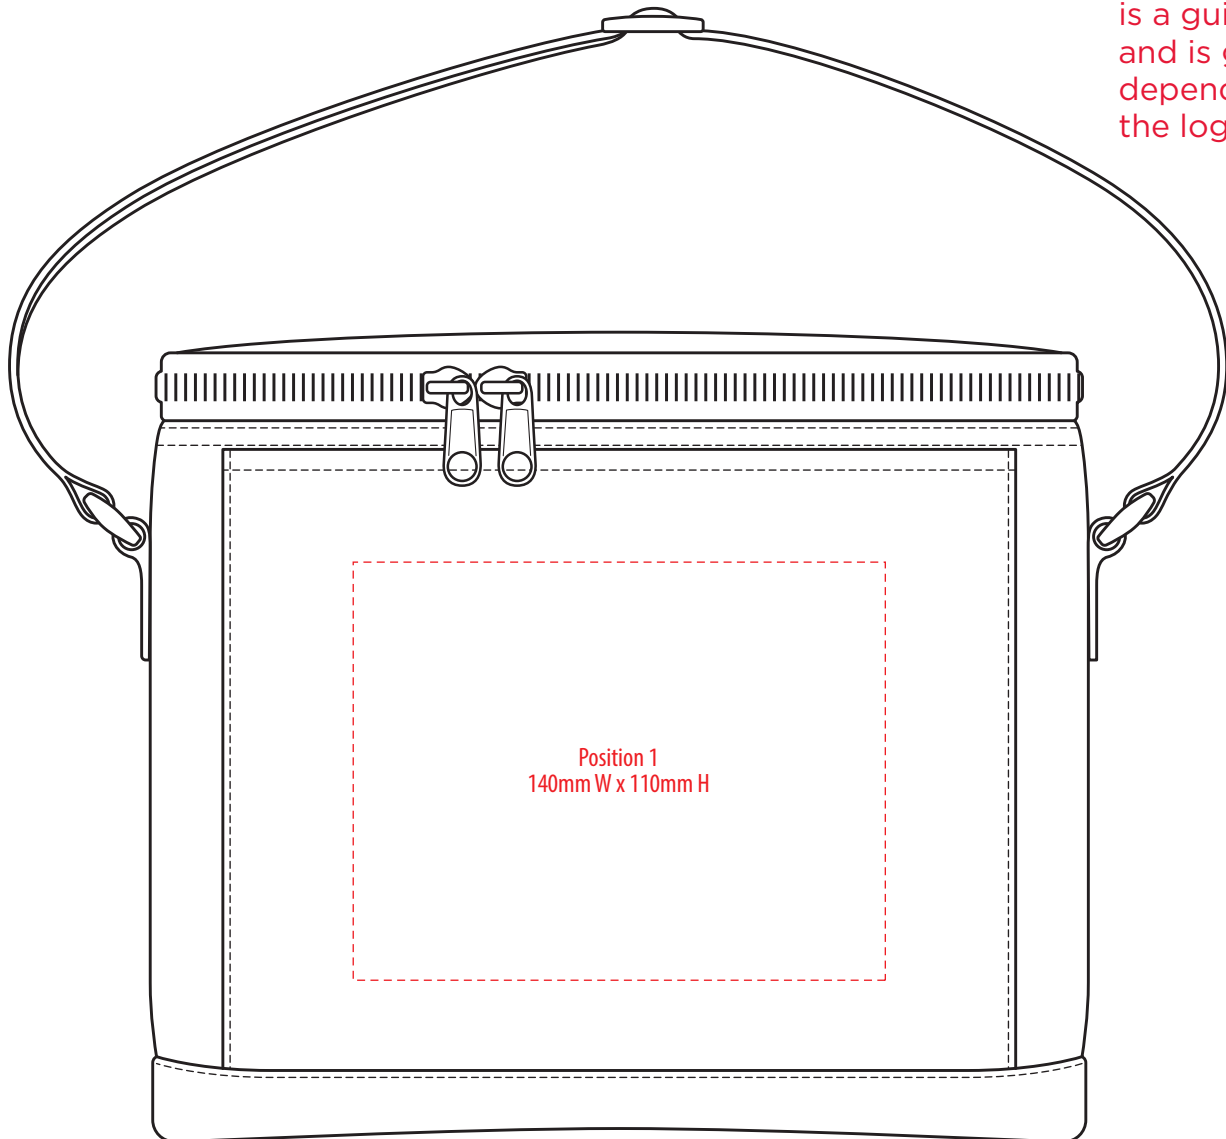

1238

TOP

FRONT

COLOUR

1238

TOP

NOTE:
The maximum decoration area is a guide only and is greatly dependant on the logo shape.

Position 1
95mm Diameter

FRONT

EMBROIDERY / SUPASUB / SUPAETCH AREA

1238

TOP

NOTE:
The maximum decoration area is a guide only and is greatly dependant on the logo shape.

FRONT

SUPACLOUR