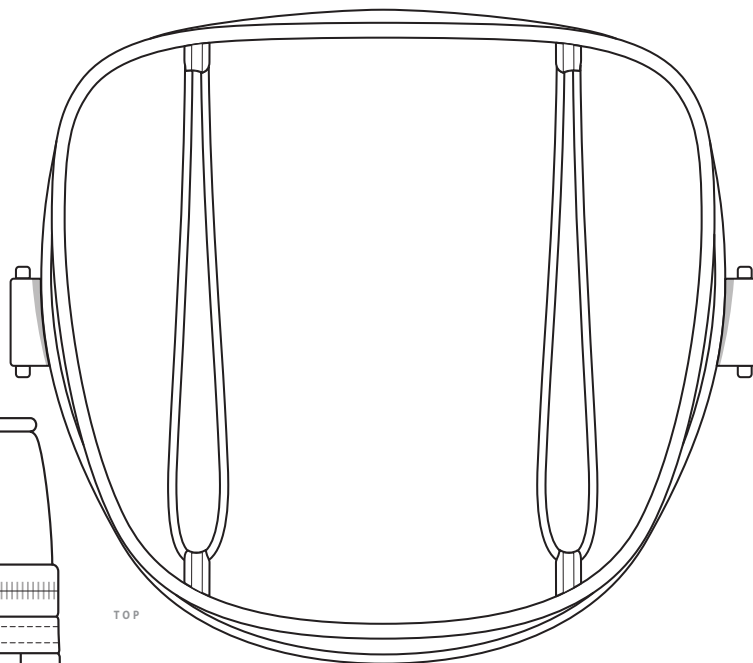

1234

FRONT

TOP

BACK

COLOUR

1234

FRONT

TOP

NOTE:

The maximum decoration area is a guide only and is greatly dependant on the logo shape.

BACK

EMBROIDERY / SUPASUB / SUPAETCH / SUPAFLEX

1234

FRONT

BACK

NOTE:

The maximum decoration area is a guide only and is greatly dependant on the logo shape.

SUPACOLOUR / SCREENPRINT