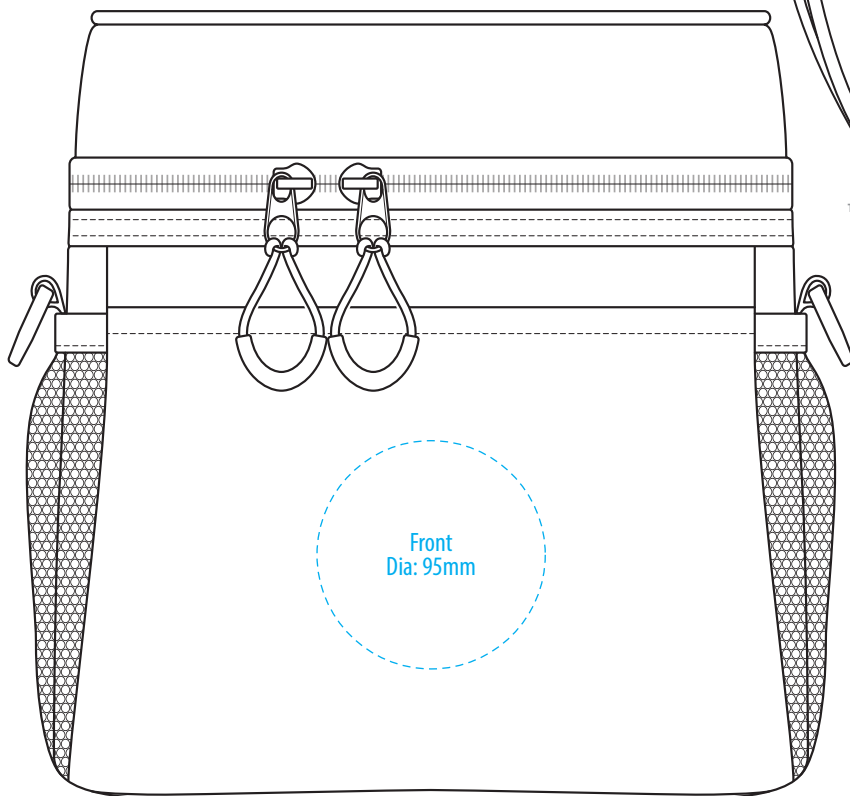

1234

FRONT

TOP

BACK

COLOUR

1234

FRONT

TOP

NOTE:

The maximum decoration area is a guide only and is greatly dependant on the logo shape.

BACK

EMBROIDERY / SUPASUB / SUPAETCH / SUPAFLEX

1234

FRONT

BACK

NOTE:

The maximum decoration area is a guide only and is greatly dependant on the logo shape.

SUPACOLOUR / SCREENPRINT