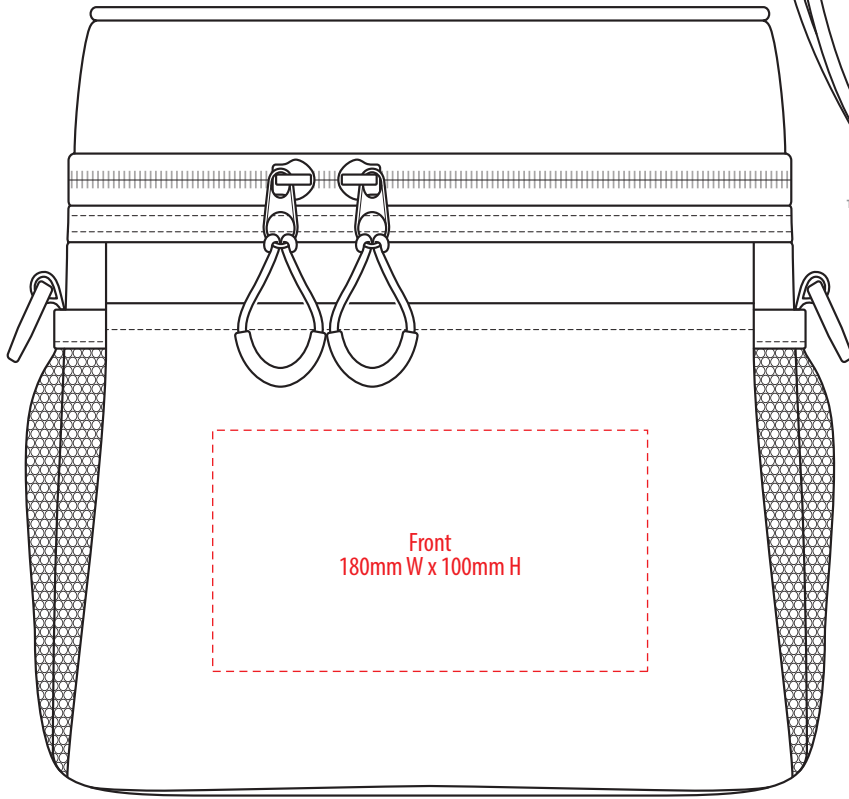

NOTE:

The maximum decoration area is a guide only and is greatly dependant on the logo shape.

BACK

EMBROIDERY / SUPASUB / SUPAETCH / SUPAFLEX

1234

FRONT

BACK

NOTE:

The maximum decoration area is a guide only and is greatly dependant on the logo shape.

SUPACOLOUR / SCREENPRINT