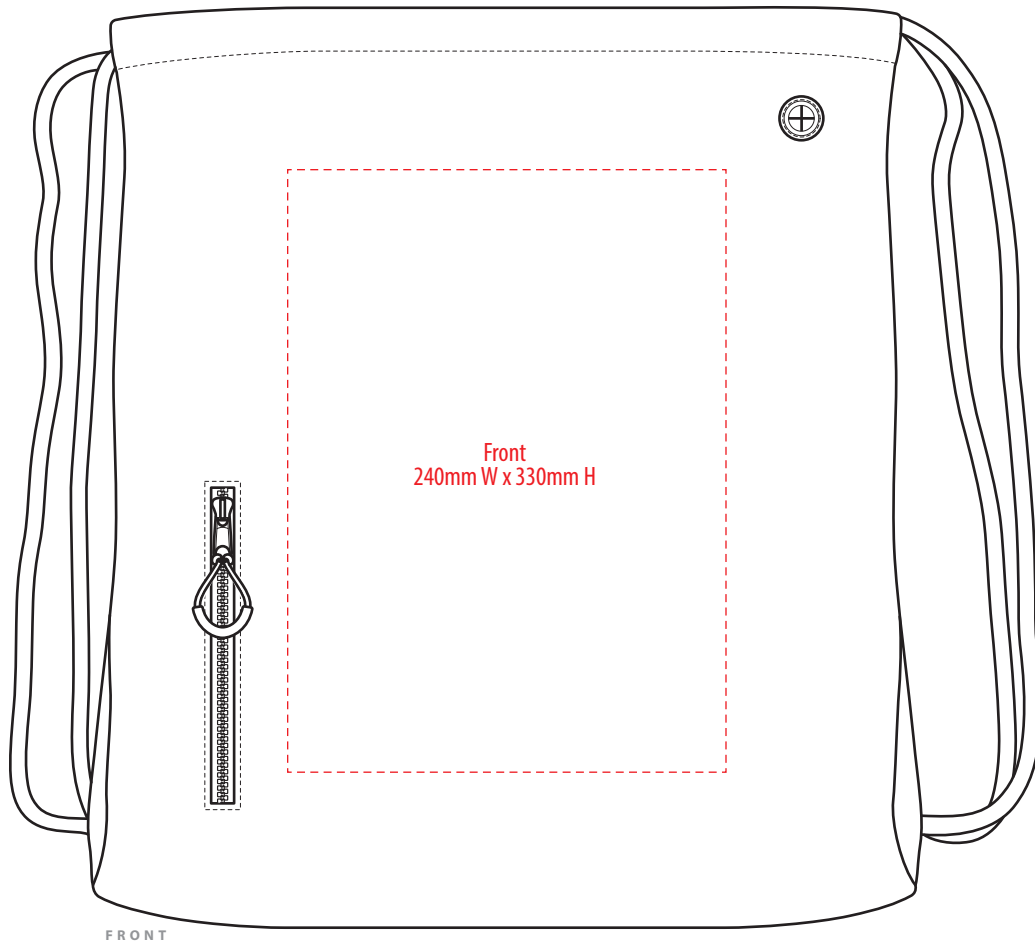

1215

FRONT

BACK

-----  
COLOUR

1215

**NOTE:**

The maximum decoration area is a guide only and is greatly dependant on the logo shape.

-----  
EMBROIDERY / SUPASUB / SUPAETCH / SUPAFLEX

1215

FRONT

BACK

**NOTE:**

The maximum decoration area is a guide only and is greatly dependant on the logo shape.

-----  
SUPACLOUR