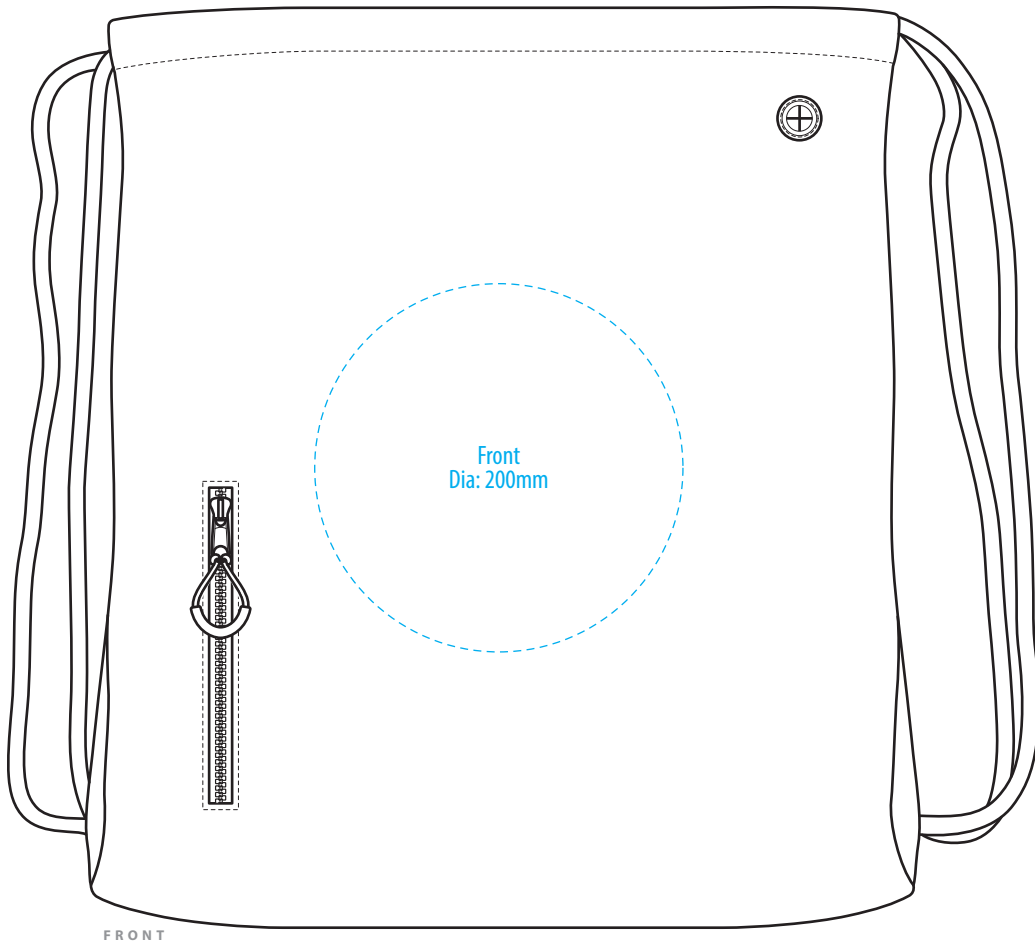

1215

FRONT

BACK

-----  
COLOUR

1215

**NOTE:**

The maximum decoration area is a guide only and is greatly dependant on the logo shape.

-----  
EMBROIDERY / SUPASUB / SUPAETCH / SUPAFLEX

1215

FRONT

BACK

**NOTE:**

The maximum decoration area is a guide only and is greatly dependant on the logo shape.

-----  
SUPACLOUR